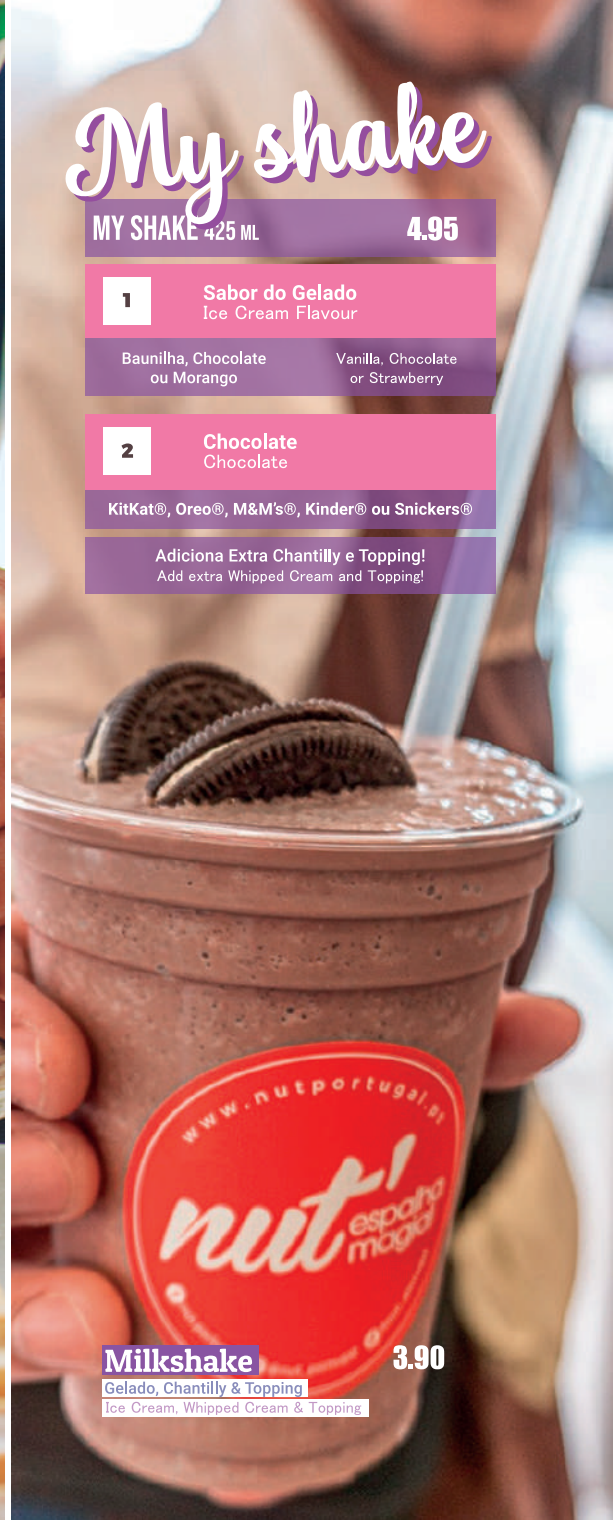

Strawberry Sorbet, Strawberry Topping,
Strawberry, Macaron & Rainbow

Freak Shake Oreo® & Nutella®

6.95

Gelado de Chocolate, Nutella®, Creme de
Avelã & Chocolate Branco, Cookie N' Cream
& Oreo®

Chocolate® Ice Cream, Nutella® Hazelnut
Cream w/ White Chocolate, Cookie N' Cream & Oreo

My shake

MY SHAKE 425 ML

4.95

1

Sabor do Gelado
Ice Cream Flavour

Baunilha, Chocolate
ou Morango

Vanilla, Chocolate
or Strawberry

2

Chocolate
Chocolate

KitKat®, Oreo®, M&M's®, Kinder® ou Snickers®

Adiciona Extra Chantilly e Topping!
Add extra Whipped Cream and Topping!

Milkshake

3.90

Gelado, Chantilly & Topping

Ice Cream, Whipped Cream & Topping